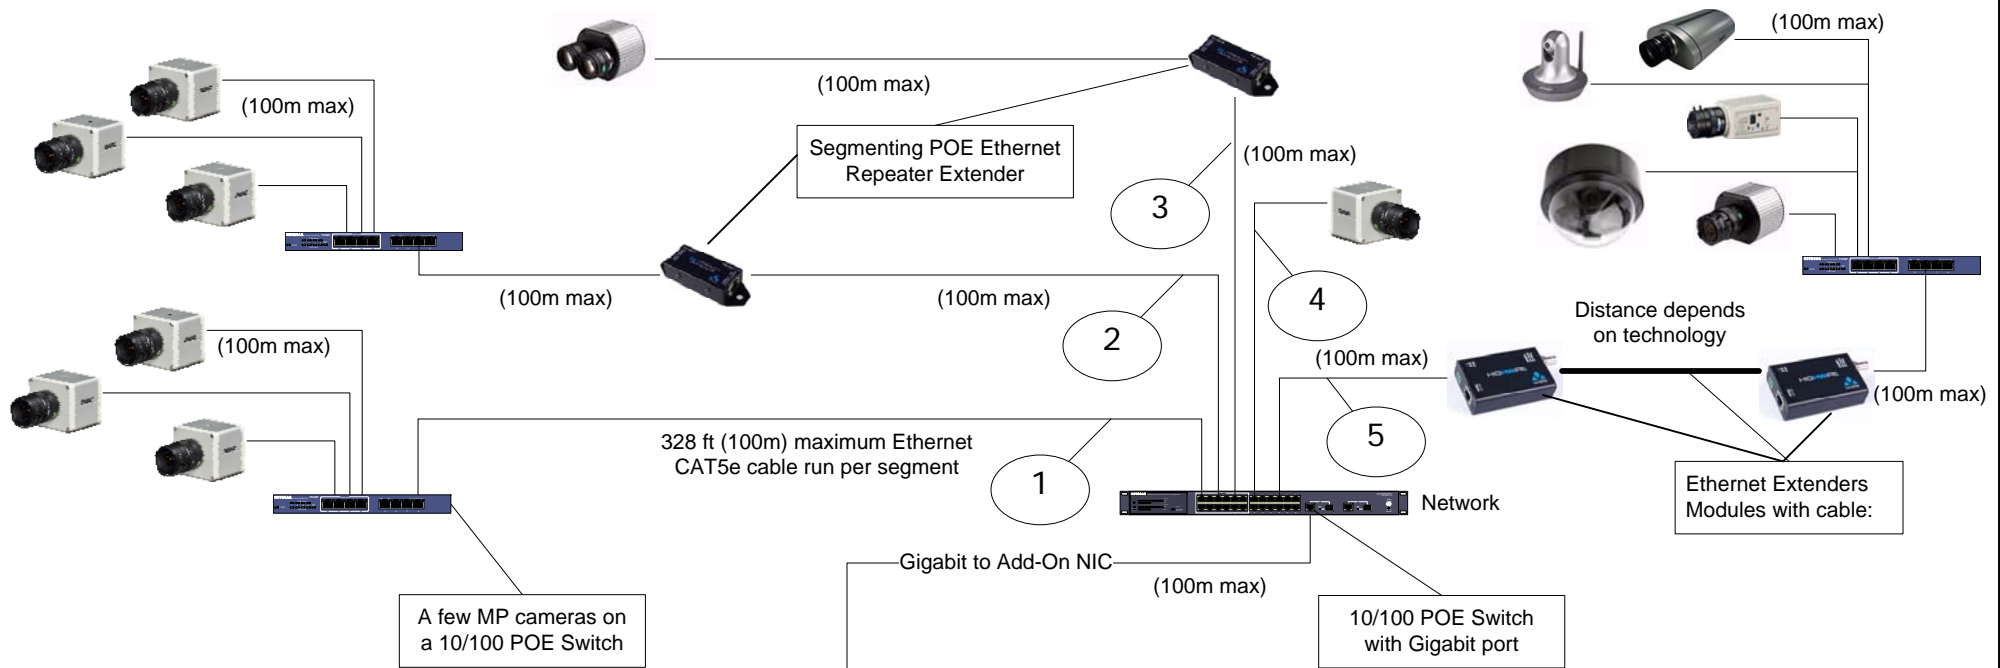

ZNR Sever System with ZNS NVR Software

328 ft (100m) maximum Ethernet CAT5e cable run per segment

A few MP cameras on a 10/100 POE Switch

10/100 POE Switch with Gigabit port

Ethernet Extenders Modules with cable:

Camera Network
192.168.0.x Megapixel/IP Camera Network

Computer Network
192.168.1.x Company Network

Camera Network Branch Types

- ① Single Switch: 300m Max from Video Server to Cameras.
- ② Single Switch with POE Ethernet Repeater: 400m Max
- ③ One POE Ethernet Repeater: 300m Max
- ④ Normal POE Camera setup: 200m from Server.
- ⑤ Ethernet Extender Modules with Cable:
Max Distance for each Cable Type:
CAT5e: up to 1800m ~100Mbps
Coax: up to 300m ~100Mbps
Fiber optic: up to 1.6 miles ~10Gbps