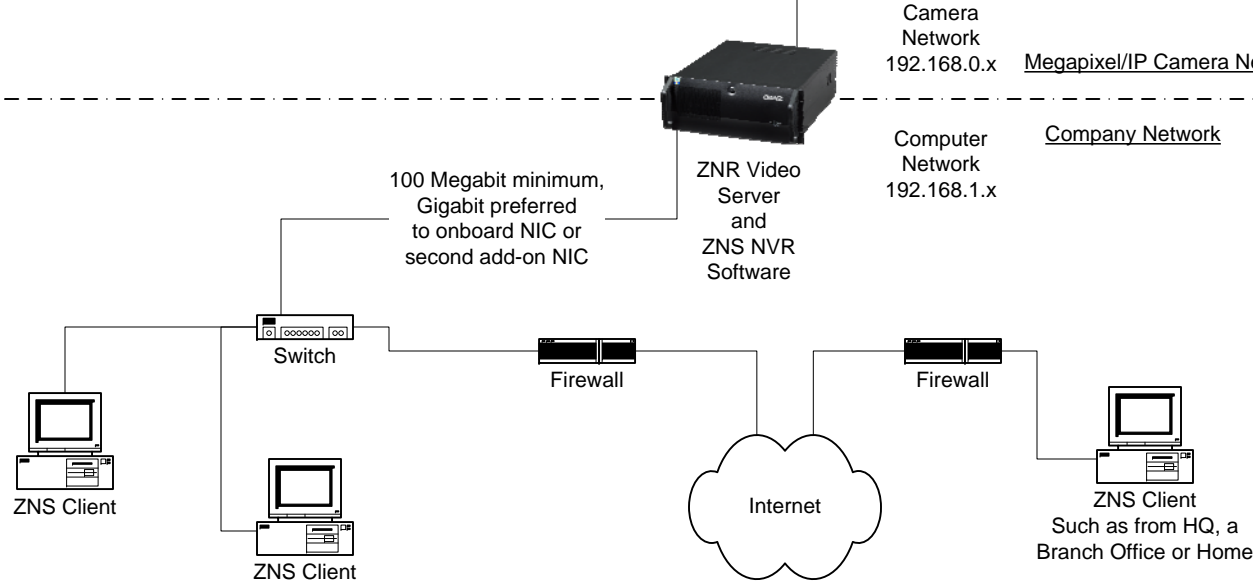

ZNR Sever System with ZNS NVR Software

328 ft (100m) maximum Ethernet CAT5e cable run per segment

A few MP cameras on a 10/100 POE Switch

10/100 POE Switch with Gigabit port

Ethernet Extenders Modules with cable:

Camera Network
192.168.0.x Megapixel/IP Camera Network

Computer Network
192.168.1.x Company Network

Camera Network Branch Types

- ① Single Switch: 300m Max from Video Server to Cameras.
- ② Single Switch with POE Ethernet Repeater: 400m Max
- ③ One POE Ethernet Repeater: 300m Max
- ④ Normal POE Camera setup: 200m from Server.
- ⑤ Ethernet Extender Modules with Cable:
Max Distance for each Cable Type:
CAT5e: up to 1800m ~100Mbps
Coax: up to 300m ~100Mbps
Fiber optic: up to 1.6 miles ~10Gbps